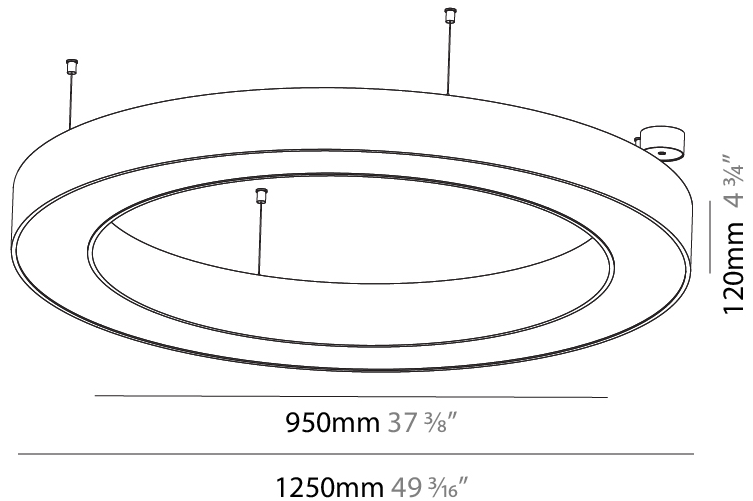

GENERAL

Series: Glorious
Subseries: Glorious
Brand: Prolicht
Division: Architectural
Mounting Type: Suspension
Mounting Location: Ceiling
Subcategory: Ambient

PHYSICAL

Shape: Round
Diameter (mm): 1250
Diameter (in): 49 3/16
Height (mm): 120
Height (in): 4 3/4
Max. Overall Height (mm): 2120
Max. Overall Height (in): 83 7/16
Light Distribution: Direct
Weight (kg): 12.847
Weight (lbs): 28.26
Diffuser: [PMMA - Opal or Micro-Prism](#)
Fixture Finish: [SSR / BKV / CWI / CRY / HAB / UFT / ITA / RUA / FTG / MYG / LOD / PUS / FRO / FUP / KIA / POP / BLS / SPG / MEY / GOH / GUM / CHC / COM / ABZ / JAG / OBR / MOS / ROR](#)
Fixture Material: Aluminum

ELECTRICAL

Lamp Type: LED (Zhaga Standard)
Input Wattage (W): 60
Total Output Wattage (W): 48 / 38.4 (3500K)
Dimming: [Non-Dimming / Phase Dimming (120Vac only) / 0-10V Dimming](#)
Driver Included: Yes
Driver Location: Integrated
Driver Type: Constant Current
Driver Class: Class 2
Input Voltage (V): 120 - 277
Constant Current (MA): 350 / 1200 (3500K)

LED

[Color Temperature (°K): 3000 / 3500 / 4000](#)
Max. Delivered Lumen (lm): 5540 / 5733 / 5850
CRI: >80 CRI
Efficiency (%): 0.65
Lamp Life (hrs): 50000

OPTICAL

RATINGS AND CERTIFICATIONS

Certified By: Certified for North American Standards
IP rating: IP20