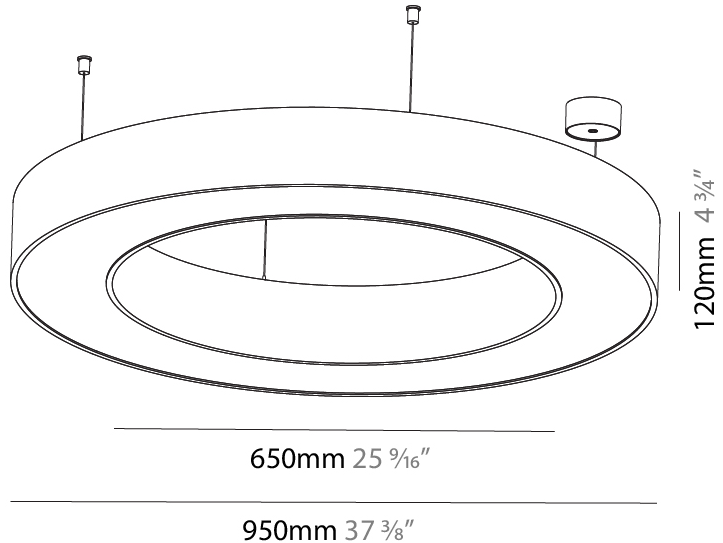

GENERAL

Series: Glorious
Subseries: Glorious
Brand: Prolight
Division: Architectural
Mounting Type: Suspension
Mounting Location: Ceiling
Subcategory: Ambient

PHYSICAL

Shape: Round
Diameter (mm): 950
Diameter (in): 37 ³/₈
Height (mm): 120
Height (in): 4 ³/₄
Max. Overall Height (mm): 2120
Max. Overall Height (in): 83 ⁷/₁₆
Light Distribution: Direct / Indirect
Weight (kg): 10.395
Weight (lbs): 22.92
Diffuser: [PMMA - Opal or Micro-Prism](#)
Fixture Finish: [SSR / BKV / CWI / CRY / HAB / UFT / ITA / RUA / FTG / MYG / LOD / PUS / FRO / FUP / KIA / POP / BLS / SPG / MEY / GOH / GUM / CHC / COM / ABZ / JAG / OBR / MOS / ROR](#)
Fixture Material: Aluminum

ELECTRICAL

Lamp Type: LED (Zhaga Standard)
Input Wattage (W): 58.5
Total Output Wattage (W): 52 / 41.6 (3500K)
Dimming: [Non-Dimming / Phase Dimming (120Vac only) / 0-10V Dimming](#)
Driver Included: Yes
Driver Location: Integrated
Driver Type: Constant Current
Driver Class: Class 2
Input Voltage (V): 120 - 277
Constant Current (MA): 350 / 900/400 (3500K)

LED

[Color Temperature (°K): 3000 / 3500 / 4000](#)
Max. Delivered Lumen (lm): 4150 / 4302 / 4390 Direct / 1850/ 1911 / 150
CRI: >80 CRI
Efficiency (%): 69
Lamp Life (hrs): 50000

OPTICAL

RATINGS AND CERTIFICATIONS

Certified By: Certified for North American Standards
IP rating: IP20

PROJECT _____
TYPE _____
SPECIFIER _____
QUANTITY _____
DATE _____