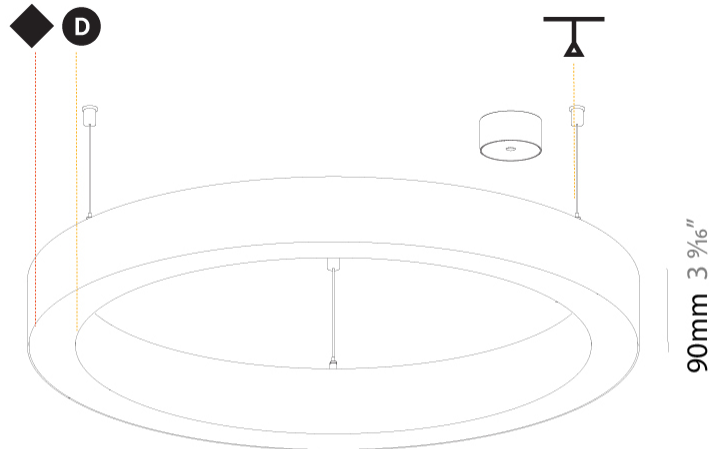

GENERAL

Series: Glorious
 Subseries: Glorious Slim
 Brand: Prolicht
 Division: Architectural
 Mounting Type: Suspension
 Mounting Location: Ceiling
 Subcategory: Ambient

PHYSICAL

Shape: Round
 Diameter (mm): 800
 Diameter (in): 31 1/2
 Height (mm): 90
 Height (in): 3 9/16
 Max. Overall Height (mm): 2090
 Max. Overall Height (in): 82 5/16
 Light Distribution: Direct
 Weight (kg): 6.772
 Weight (lbs): 14.93
 Diffuser: [PMMA - Opal or Micro-Prism](#)
 Fixture Finish: [SSR / BKV / CWI / CRY / HAB / UFT / ITA / RUA / FTG / MYG / LOD / PUS / FRO / FUP / KIA / POP / BLS / SPG / MEY / GOH / GUM / CHC / COM / ABZ / JAG / OBR / MOS / ROR](#)
 Fixture Material: Aluminum
 Cable Details: 2000mm or 6000mm Transparent Cable

OPTICAL

Beam Angle: 110

RATINGS AND CERTIFICATIONS

Certified By: Certified for North American Standards
 IP rating: IP20

Ø 670mm 26 3/8"

Ø 800mm 31 1/2"

PROJECT	_____
TYPE	_____
SPECIFIER	_____
QUANTITY	_____
DATE	_____

GENERAL

Series: Glorious
 Subseries: Glorious
 Brand: Prolicht
 Division: Architectural
 Mounting Type: Suspension
 Mounting Location: Ceiling
 Subcategory: Ambient

PHYSICAL

Shape: Round
 Diameter (mm): 1250
 Diameter (in): 49 3/16
 Height (mm): 120
 Height (in): 4 3/4
 Max. Overall Height (mm): 2120
 Max. Overall Height (in): 83 7/16
 Light Distribution: Direct
 Weight (kg): 12.847
 Weight (lbs): 28.26
 Diffuser: [PMMA - Opal or Micro-Prism](#)
 Fixture Finish: [SSR / BKV / CWI / CRY / HAB / UFT / ITA / RUA / FTG / MYG / LOD / PUS / FRO / FUP / KIA / POP / BLS / SPG / MEY / GOH / GUM / CHC / COM / ABZ / JAG / OBR / MOS / ROR](#)
 Fixture Material: Aluminum